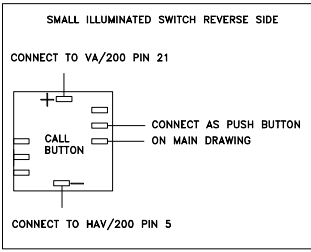

**NOTE: CABLE EQUIVALENTS**

VCM/130 = RG59 COAX + 4 CORES ● 1.0MMSQ + 8 CORES ● 0.5MMSQ  
 VCM/60 = RG59 COAX + 2 CORES ● 1.0MMSQ + 3 CORES ● 0.5MMSQ

BPT (UK) LTD. HERTS. ENGLAND	PREPARED FOR INSTALLER INFORMATION	DATE: 13/01/10	DRAWN:RC
		REVISED:	
DRAWING TITLE:	8 BUTTON DUAL HEIGHT VRVDDA.01/DUAL8 DDA VIDEO ENTRY PANEL CALLING 8 MONOCHROME LYNEA MONITORS		DRAWING No: B-8V2Y8LDDA4