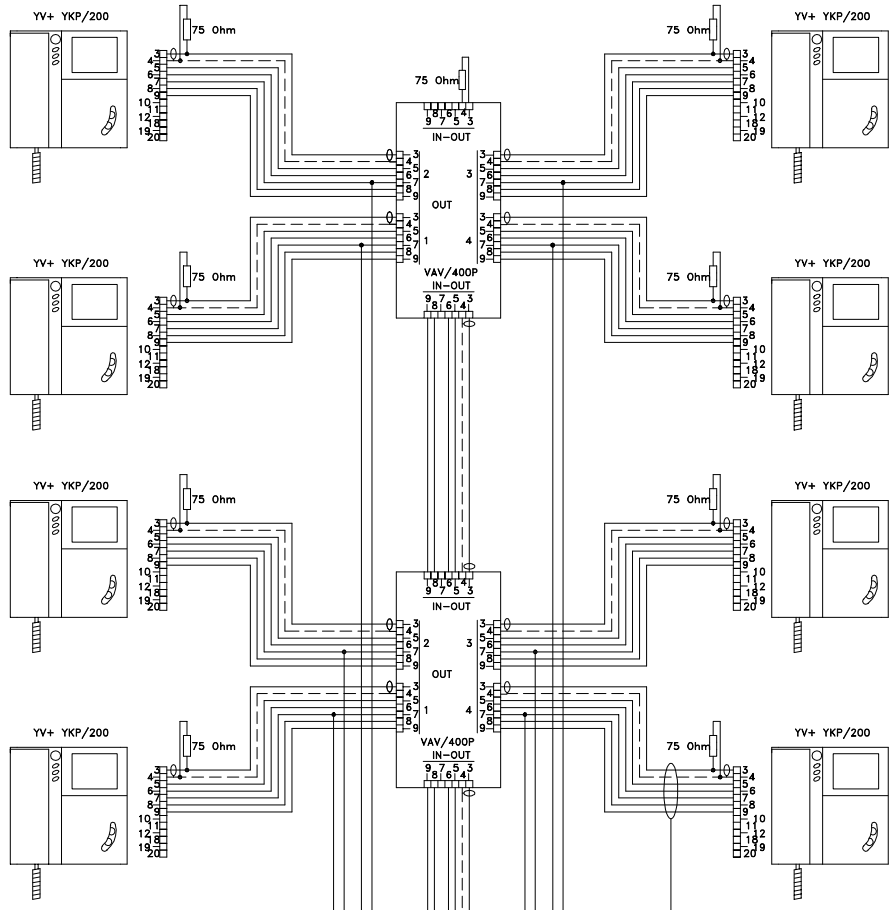

**NOTE: CABLE EQUIVALENTS**

VCM/130 = RG59 COAX + 4 CORES ● 1.0MMSQ + 8 CORES ● 0.5MMSQ  
 VCM/60 = RG59 COAX + 2 CORES ● 1.0MMSQ + 3 CORES ● 0.5MMSQ

BPT (UK) LTD. HERTS. ENGLAND	PREPARED FOR INSTALLER INFORMATION	DATE: 13/01/10	DRAWN:RC
		REVISED:	
DRAWING TITLE:	8 BUTTON DUAL HEIGHT VRVDDA.01/DUAL8 DDA VIDEO ENTRY PANEL CALLING 8 MONOCHROME LYNEA MONITORS		DRAWING No: B-8V2Y8LDDA4