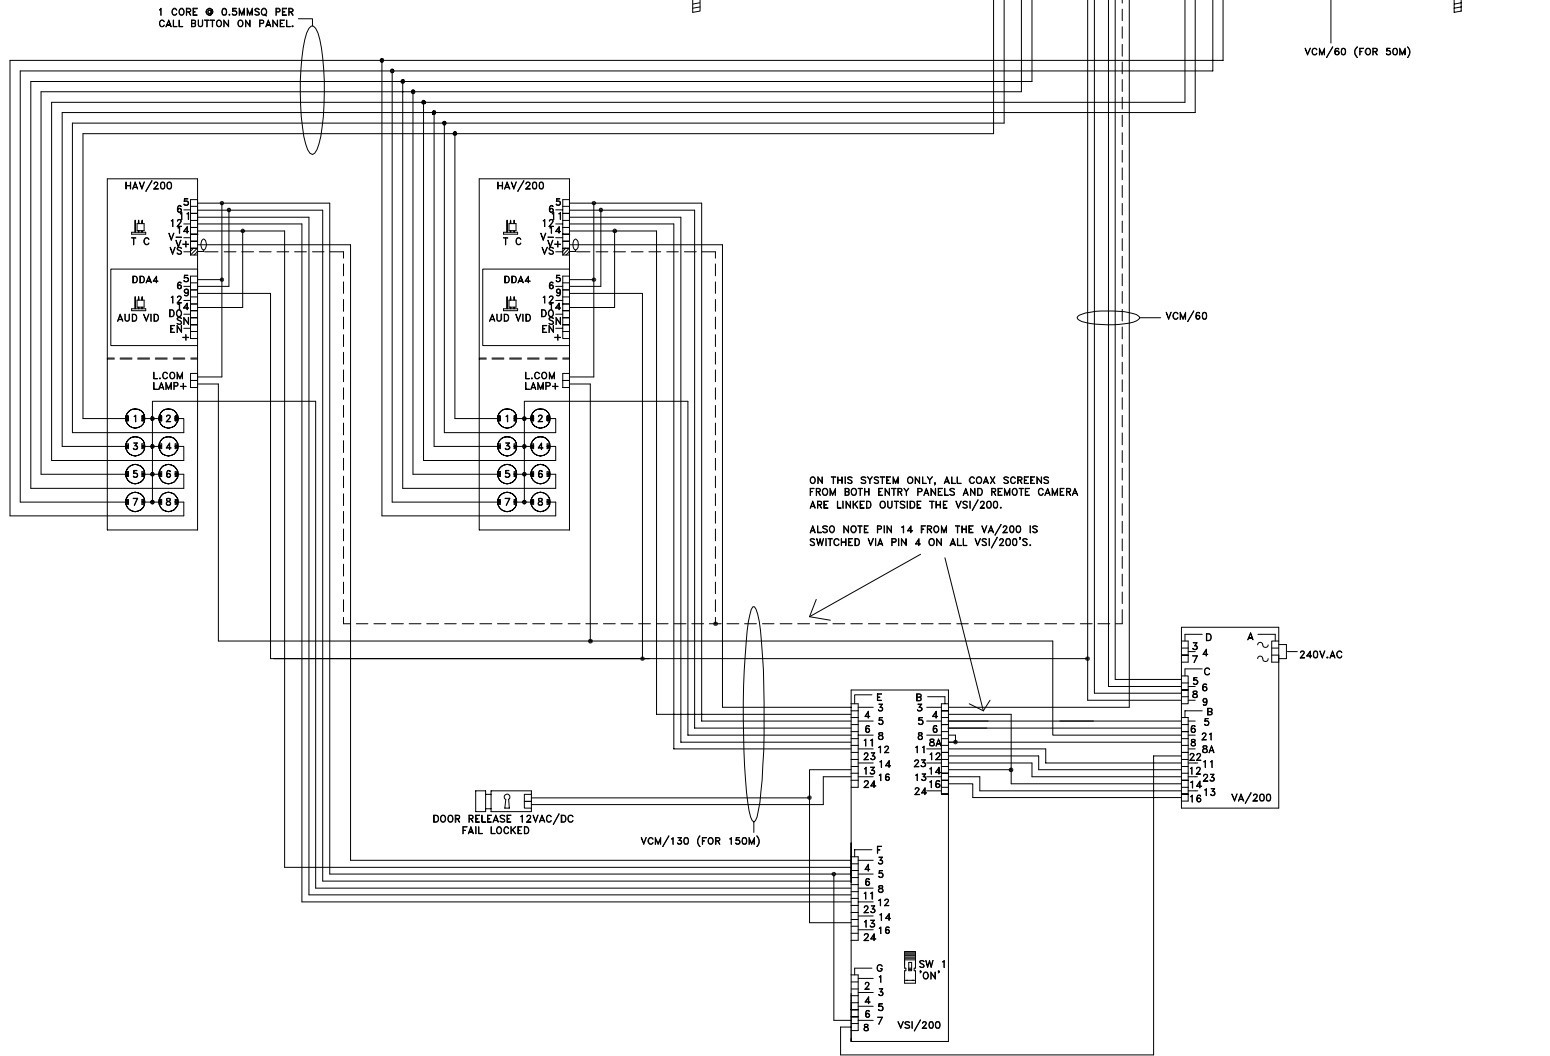

**NOTE: CABLE EQUIVALENTS**

VCM/130 = RG59 COAX + 4 CORES ● 1.0MMSQ + 8 CORES ● 0.5MMSQ  
 VCM/60 = RG59 COAX + 2 CORES ● 1.0MMSQ + 3 CORES ● 0.5MMSQ

BPT (UK) LTD. HERTS. ENGLAND	PREPARED FOR INSTALLER INFORMATION	DATE: 13/01/10	DRAWN:RC
		REVISED:	
DRAWING TITLE:	8 BUTTON DUAL HEIGHT VRVDDA.01/DUAL8 DDA VIDEO ENTRY PANEL CALLING 8 MONOCHROME LYNEA MONITORS		DRAWING No: B-8V2Y8LDDA4