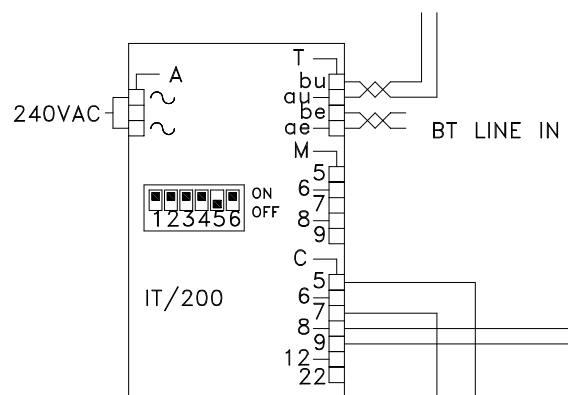

NOTE: CABLE EQUIVALENTS

VCM/130 = RG59 COAX + 4 CORES @ 1.0MMSQ + 8 CORES @ 0.5MMSQ
 VCM/60 = RG59 COAX + 2 CORES @ 1.0MMSQ + 3 CORES @ 0.5MMSQ

TO DTMF TELEPHONES (5 MAX)

NOTE: DIP 5 'OFF'.

NOTE:
 ENSURE THAT THE CORRECT DIP SWITCHES ARE SET AND THAT THE IT/200 IS PROGRAMED AS PER ITS MANUAL (63-1).

ENSURE THAT THE BT LINE 'IN' IS AN ANALOGUE LINE NOT ISDN.

VCM/60 + 1 CORE @ 0.5MMSQ (FOR 50M)

BPT (UK) LTD. HERTS. ENGLAND	PREPARED FOR INSTALLER INFORMATION	DATE: 19/07/07	DRAWN: RC
		REVISED:	
DRAWING TITLE:	1 X 1 BUTTON VR VIDEO ENTRY PANEL WITH KEYPAD & 2 LYNEA MONITORS + BT TELEPHONE INTERFACE	DRAWING No: B-1V1YI3LK	