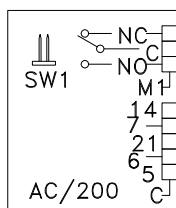

NOTE: CABLE EQUIVALENTS

VCM/130 = RG59 COAX + 4 CORES @ 1.0MMSQ + 8 CORES @ 0.5MMSQ
 VCM/60 = RG59 COAX + 2 CORES @ 1.0MMSQ + 3 CORES @ 0.5MMSQ

TO DTMF TELEPHONES (5 MAX)

NOTE: DIP 5 'OFF'.

NOTE:
 ENSURE THAT THE CORRECT DIP SWITCHES ARE SET AND THAT THE IT/200 IS PROGRAMED AS PER ITS MANUAL (63-1).

ENSURE THAT THE BT LINE 'IN' IS AN ANALOGUE LINE NOT ISDN.

VCM/60 + 1 CORE @ 0.5MMSQ (FOR 50M)

BPT (UK) LTD. HERTS. ENGLAND	PREPARED FOR INSTALLER INFORMATION	DATE: 19/07/07	DRAWN: RC
		REVISED:	
DRAWING TITLE:	1 X 1 BUTTON VR VIDEO ENTRY PANEL WITH KEYPAD & 2 LYNEA MONITORS + BT TELEPHONE INTERFACE	DRAWING No: B-1V1YI3LK	