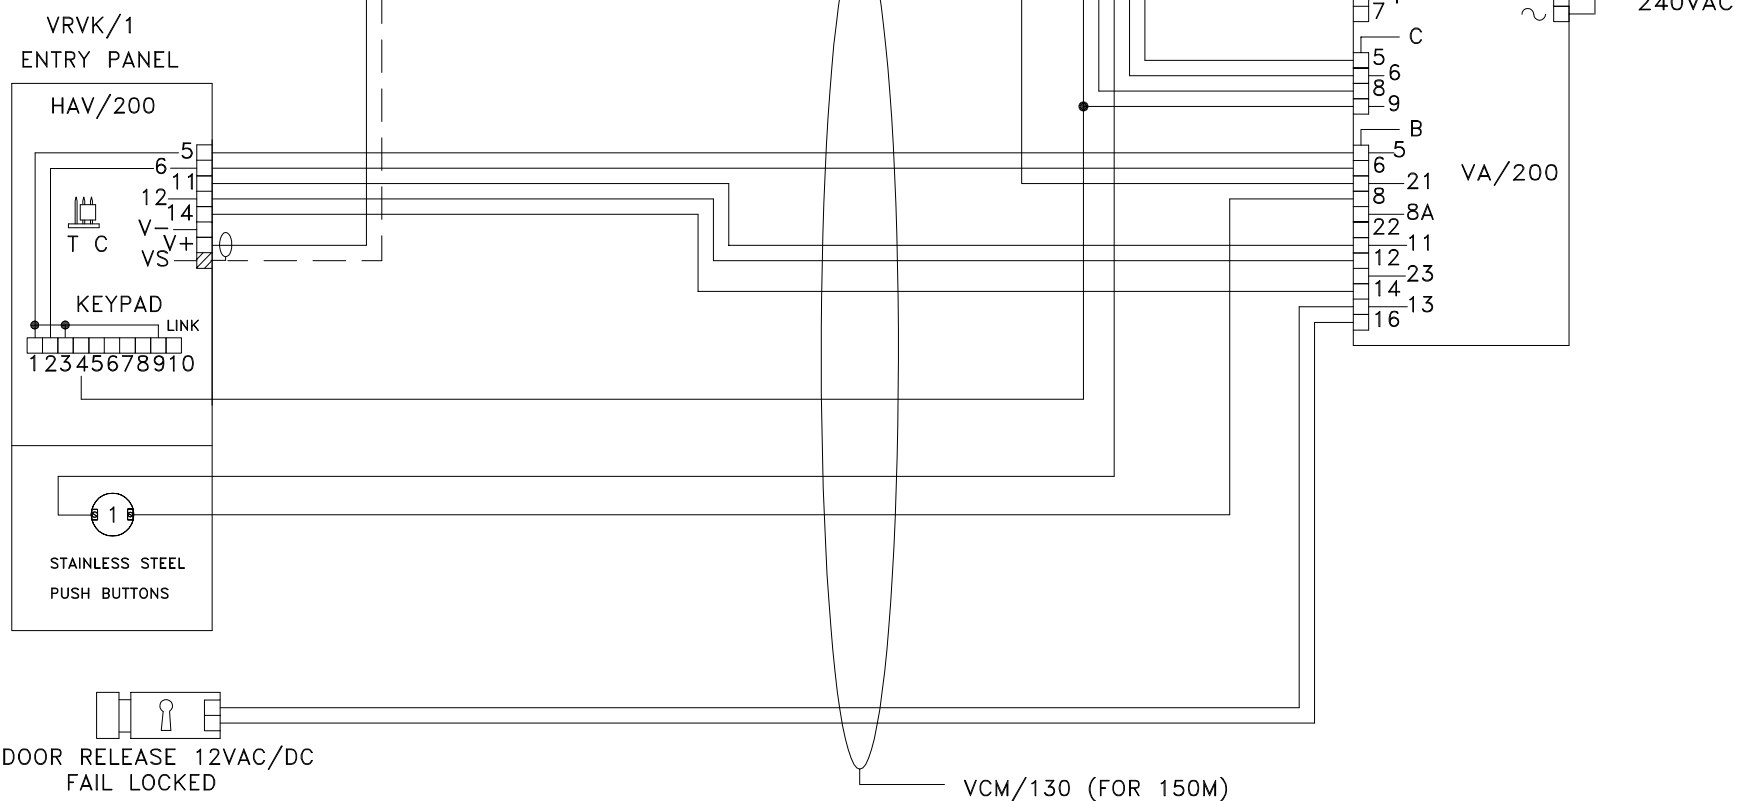

NOTE: CABLE EQUIVALENTS

VCM/130 = RG59 COAX + 4 CORES @ 1.0MMSQ + 8 CORES @ 0.5MMSQ
 VCM/60 = RG59 COAX + 2 CORES @ 1.0MMSQ + 3 CORES @ 0.5MMSQ

TO DTMF TELEPHONES (5 MAX)

NOTE: DIP 5 'OFF'.

NOTE:
 ENSURE THAT THE CORRECT DIP SWITCHES ARE SET AND THAT THE IT/200 IS PROGRAMED AS PER ITS MANUAL (63-1).

ENSURE THAT THE BT LINE 'IN' IS AN ANALOGUE LINE NOT ISDN.

VCM/60 + 1 CORE @ 0.5MMSQ (FOR 50M)

BPT (UK) LTD. HERTS. ENGLAND	PREPARED FOR INSTALLER INFORMATION	DATE: 19/07/07	DRAWN: RC
		REVISED:	
DRAWING TITLE:	1 X 1 BUTTON VR VIDEO ENTRY PANEL WITH KEYPAD & 2 LYNEA MONITORS + BT TELEPHONE INTERFACE	DRAWING No: B-1V1YI3LK	