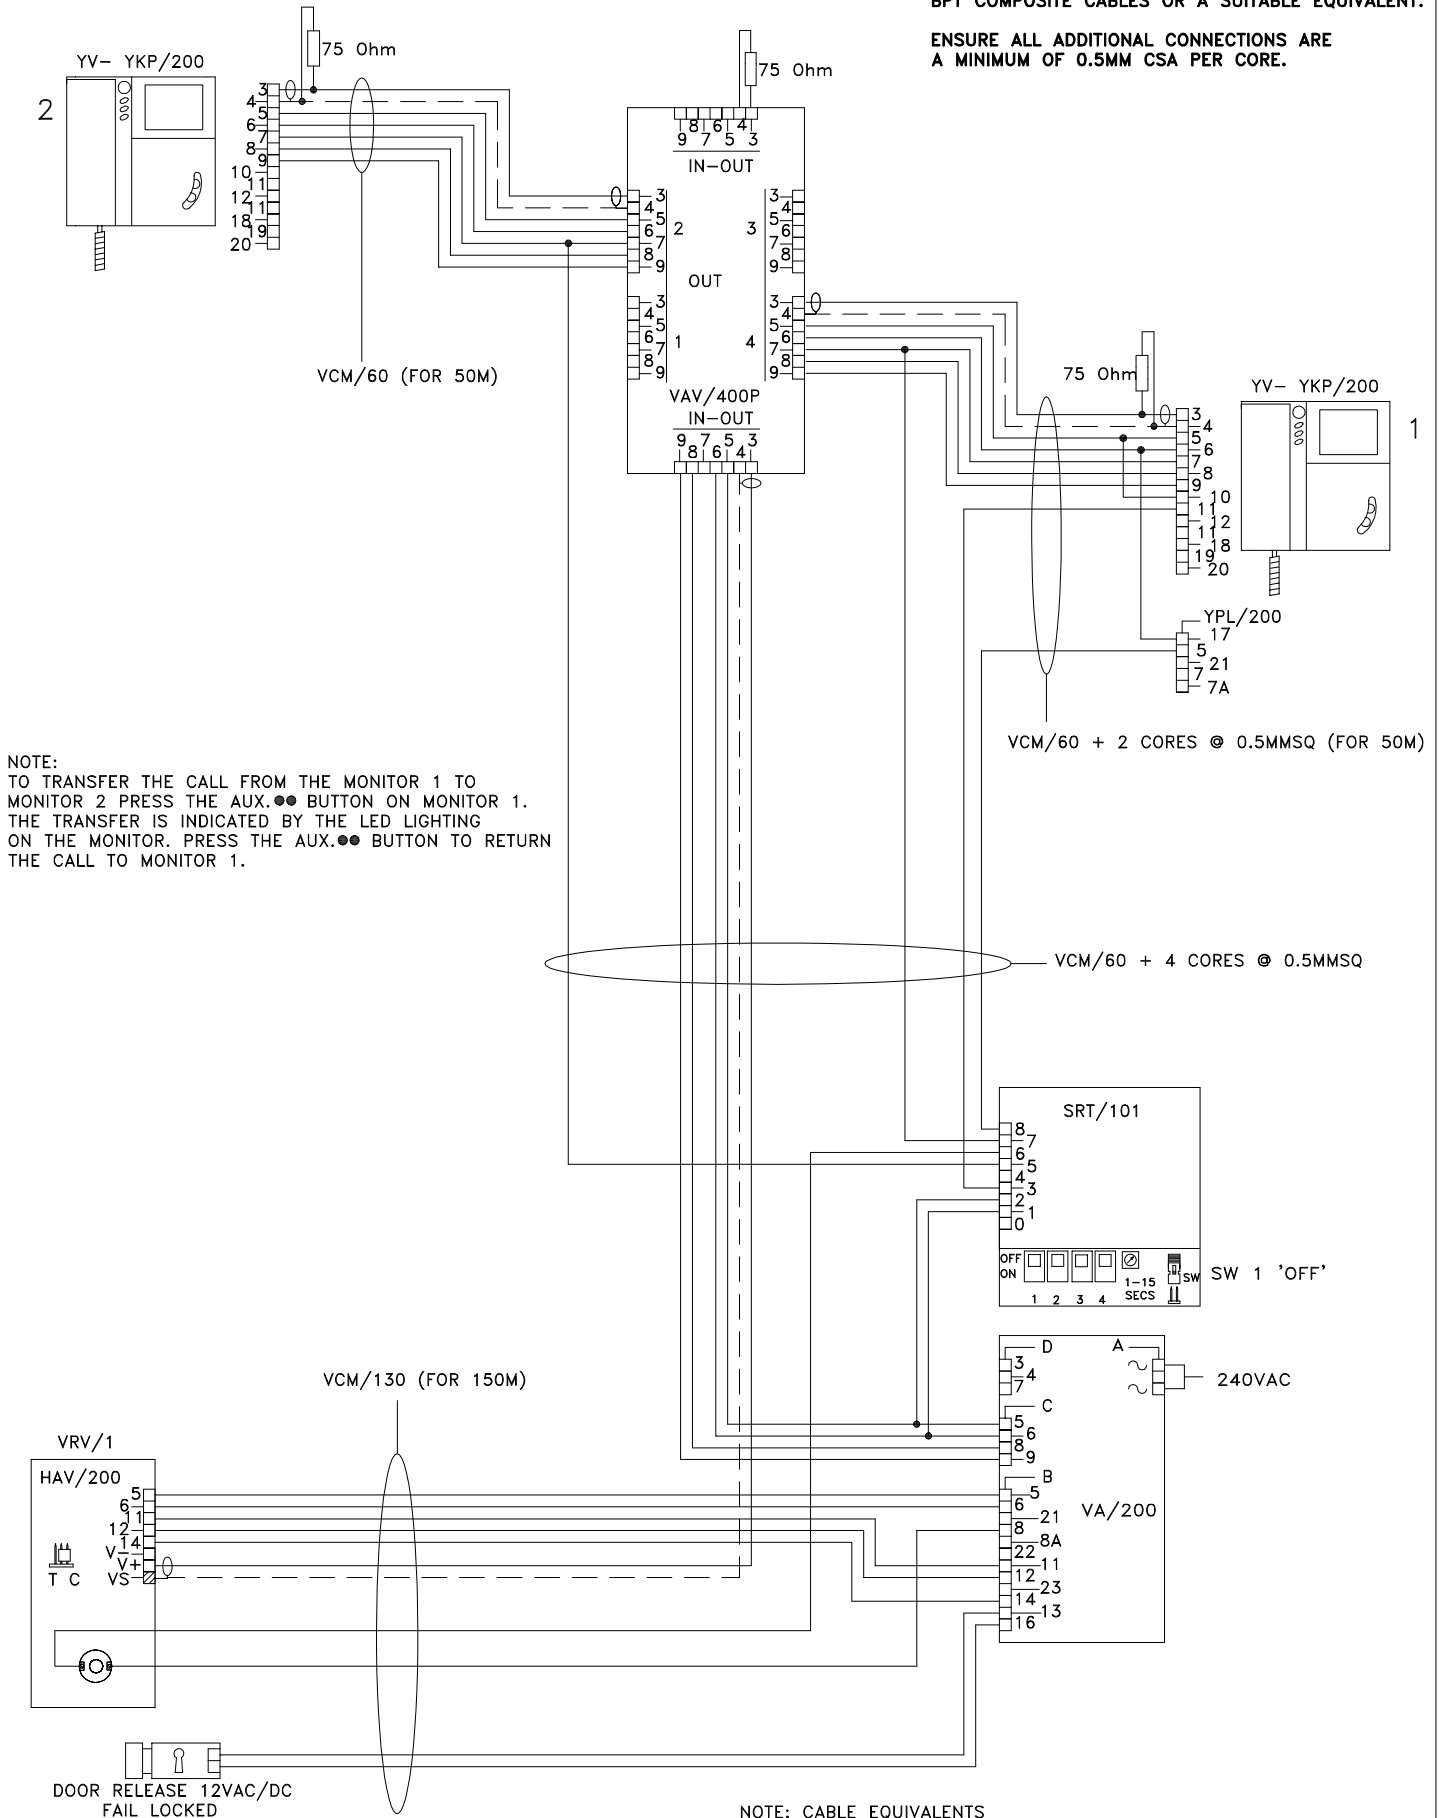

NOTE:
THIS DRAWING INDICATES AND ASSUMES THE USE OF
BPT COMPOSITE CABLES OR A SUITABLE EQUIVALENT.

ENSURE ALL ADDITIONAL CONNECTIONS ARE
A MINIMUM OF 0.5MM CSA PER CORE.

BPT (UK) LTD.
HERTS. ENGLAND

PREPARED FOR
INSTALLER INFORMATION

DATE: 18/08/05 DRAWN: RC
REVISED:

DRAWING TITLE: 1 BUTTON VR VIDEO ENTRY PANEL CALLING 1
LYNEA MONITOR WITH MANUAL CALL TRANSFER

DRAWING No: B-1V1Y2LSRPL(A)