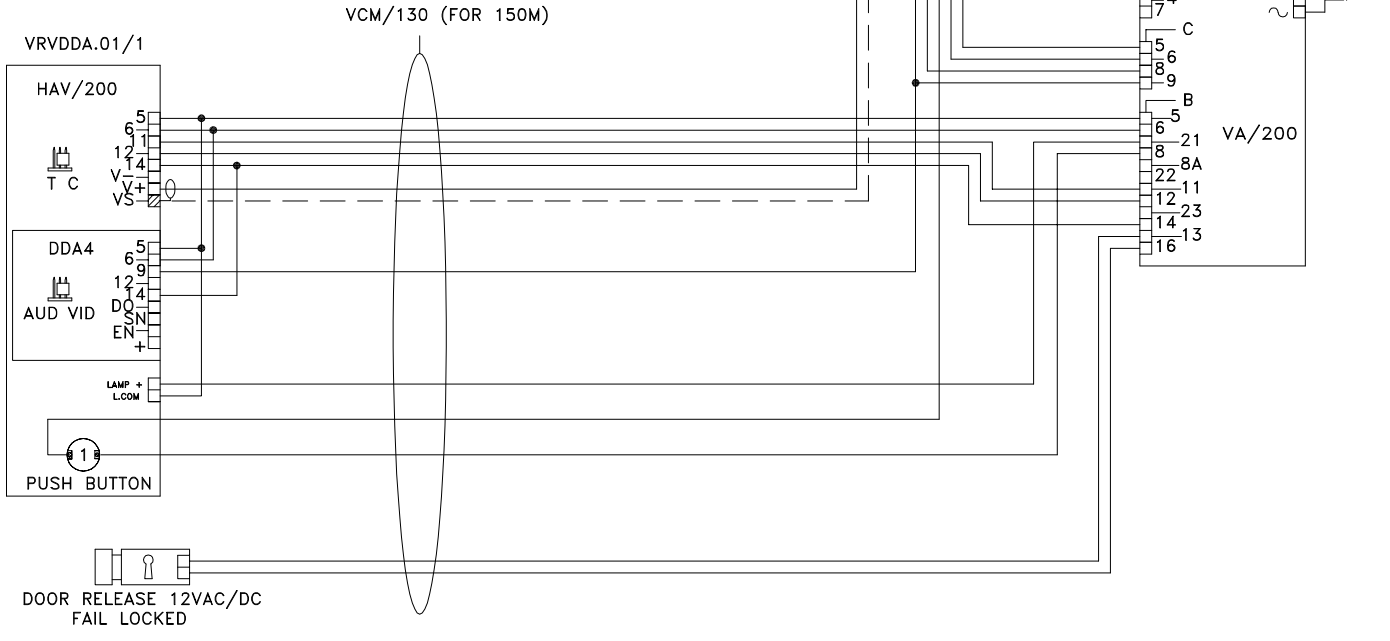

**NOTE: CABLE EQUIVALENTS**

VCM/130 = RG59 COAX + 4 CORES @ 1.0MMSQ + 8 CORES @ 0.5MMSQ

VCM/60 = RG59 COAX + 2 CORES @ 1.0MMSQ + 3 CORES @ 0.5MMSQ

BPT (UK) LTD.  
 HERTS. ENGLAND

PREPARED FOR  
 INSTALLER INFORMATION

DATE: 12/01/10  
 DRAWN: RC  
 REVISED:

DRAWING TITLE: 1 BUTTON VRVDDA.01/1 SINGLE HEIGHT DDA VIDEO ENTRY PANEL CALLING 1 LYNEA MONITOR

DRAWING No: B-1V1Y1LDDA4