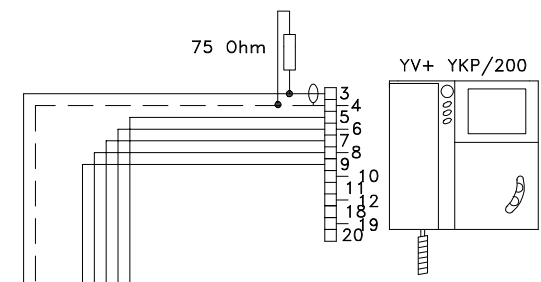

**NOTE: CABLE EQUIVALENTS**

VCM/130 = RG59 COAX + 4 CORES @ 1.0MMSQ + 8 CORES @ 0.5MMSQ

VCM/60 = RG59 COAX + 2 CORES @ 1.0MMSQ + 3 CORES @ 0.5MMSQ

BPT (UK) LTD.  
 HERTS. ENGLAND

PREPARED FOR  
 INSTALLER INFORMATION

DATE: 12/01/10  
 DRAWN: RC  
 REVISED:

DRAWING TITLE: 1 BUTTON VRVDDA.01/1 SINGLE HEIGHT DDA VIDEO ENTRY PANEL CALLING 1 LYNEA MONITOR

DRAWING No: B-1V1Y1LDDA4