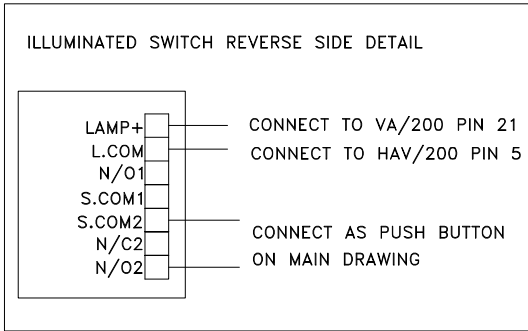

**NOTE: CABLE EQUIVALENTS**

VCM/130 = RG59 COAX + 4 CORES @ 1.0MMSQ + 8 CORES @ 0.5MMSQ

VCM/60 = RG59 COAX + 2 CORES @ 1.0MMSQ + 3 CORES @ 0.5MMSQ

BPT (UK) LTD.  
 HERTS. ENGLAND

PREPARED FOR  
 INSTALLER INFORMATION

DATE: 12/01/10  
 DRAWN: RC  
 REVISED:

DRAWING TITLE: 1 BUTTON VRVDDA.01/1 SINGLE HEIGHT DDA VIDEO ENTRY PANEL CALLING 1 LYNEA MONITOR

DRAWING No: B-1V1Y1LDDA4