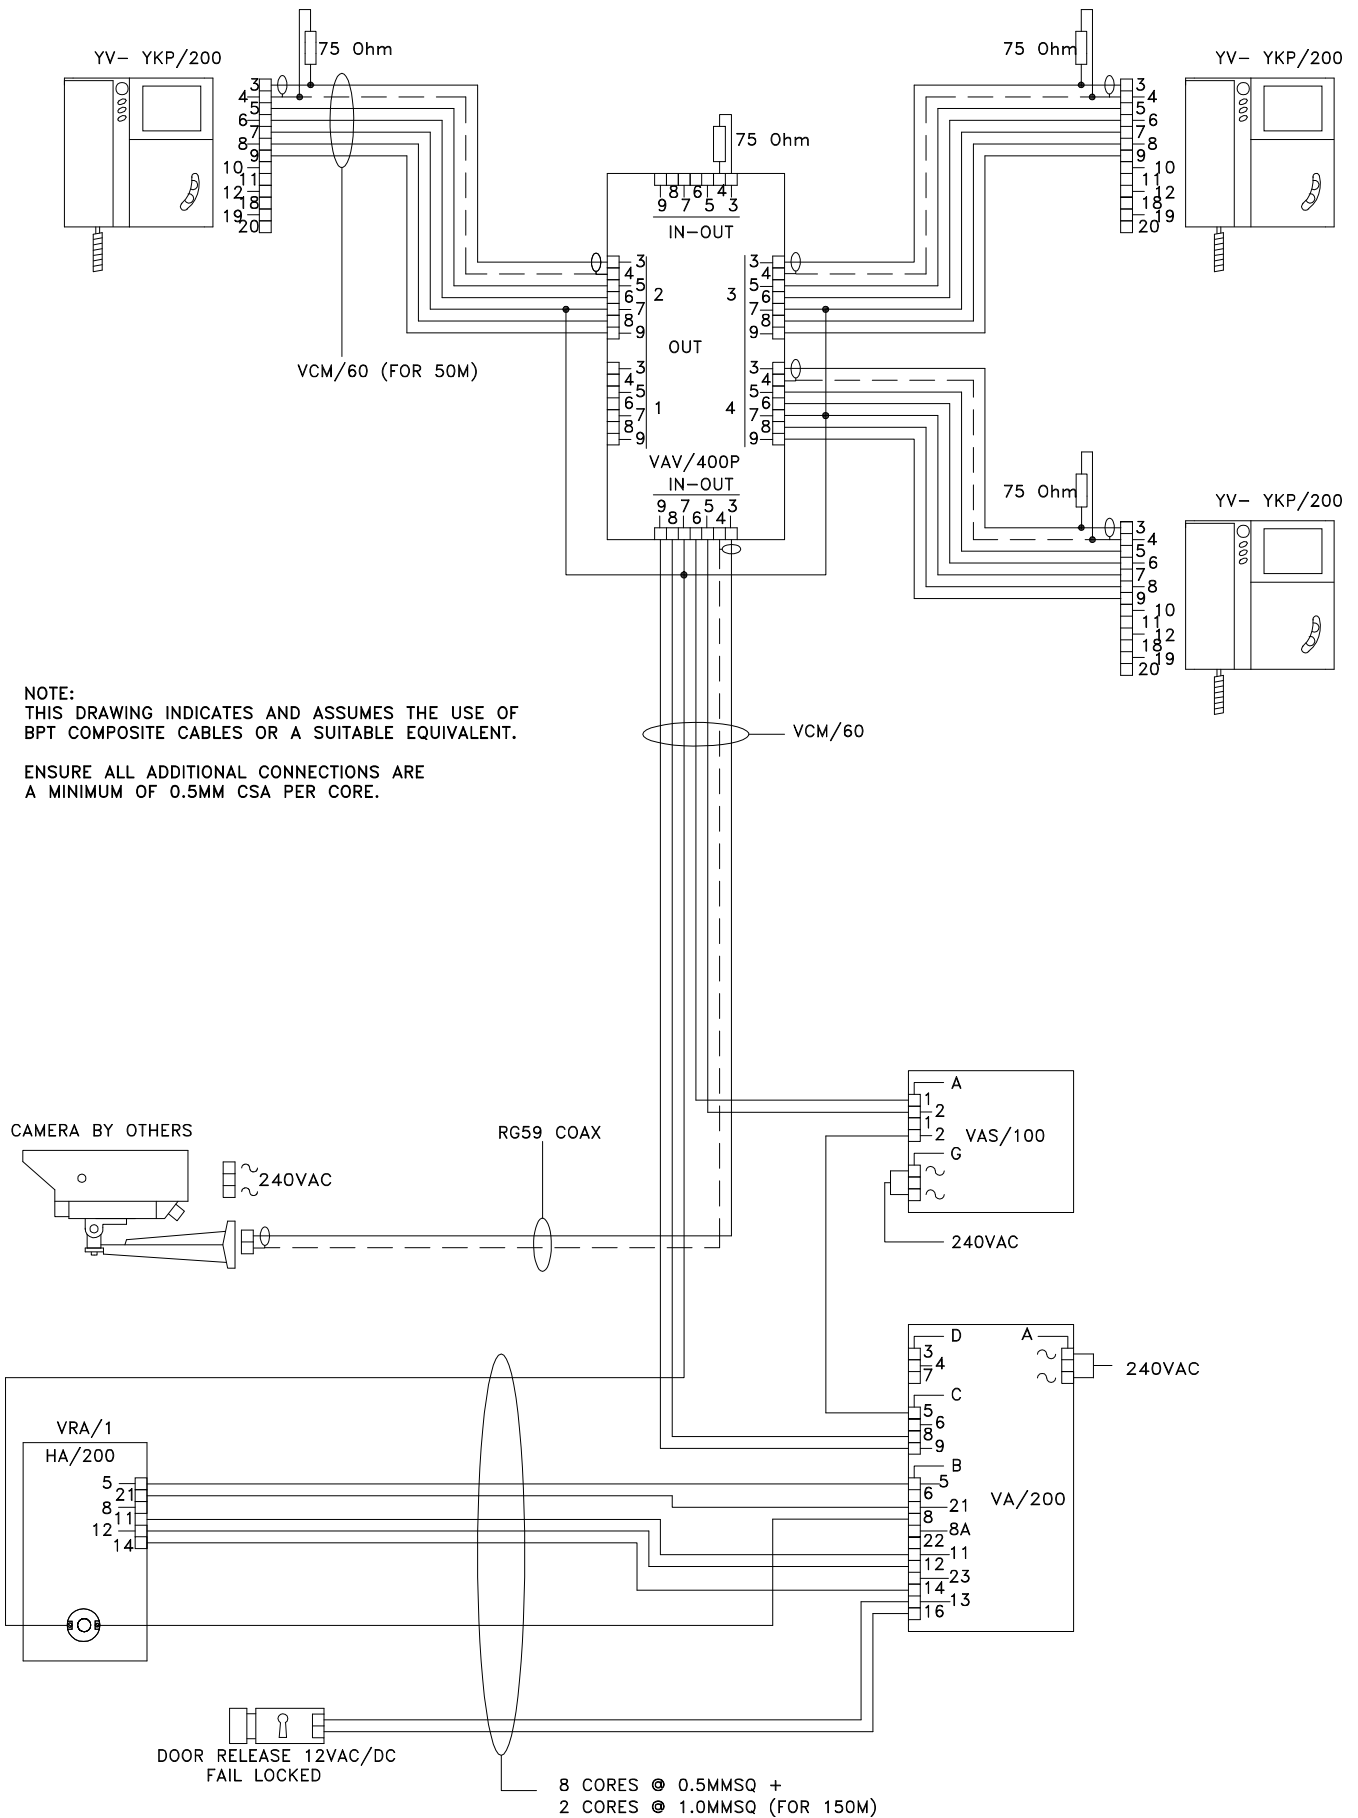

NOTE: CABLE EQUIVALENTS

VCM/60 = RG59 COAX + 2 CORES @ 1.0MMSQ + 3 CORES @ 0.5MMSQ

BPT (UK) LTD.
HERTS. ENGLAND

PREPARED FOR
INSTALLER INFORMATION

DATE: 21/10/05
DRAWN: RC
REVISED:

DRAWING TITLE: SINGLE HOUSE INSTALLATION USING 1 VR AUDIO
ENTRY PANEL WITH CCTV CAMERA

DRAWING No: B-1V1Y3LVT