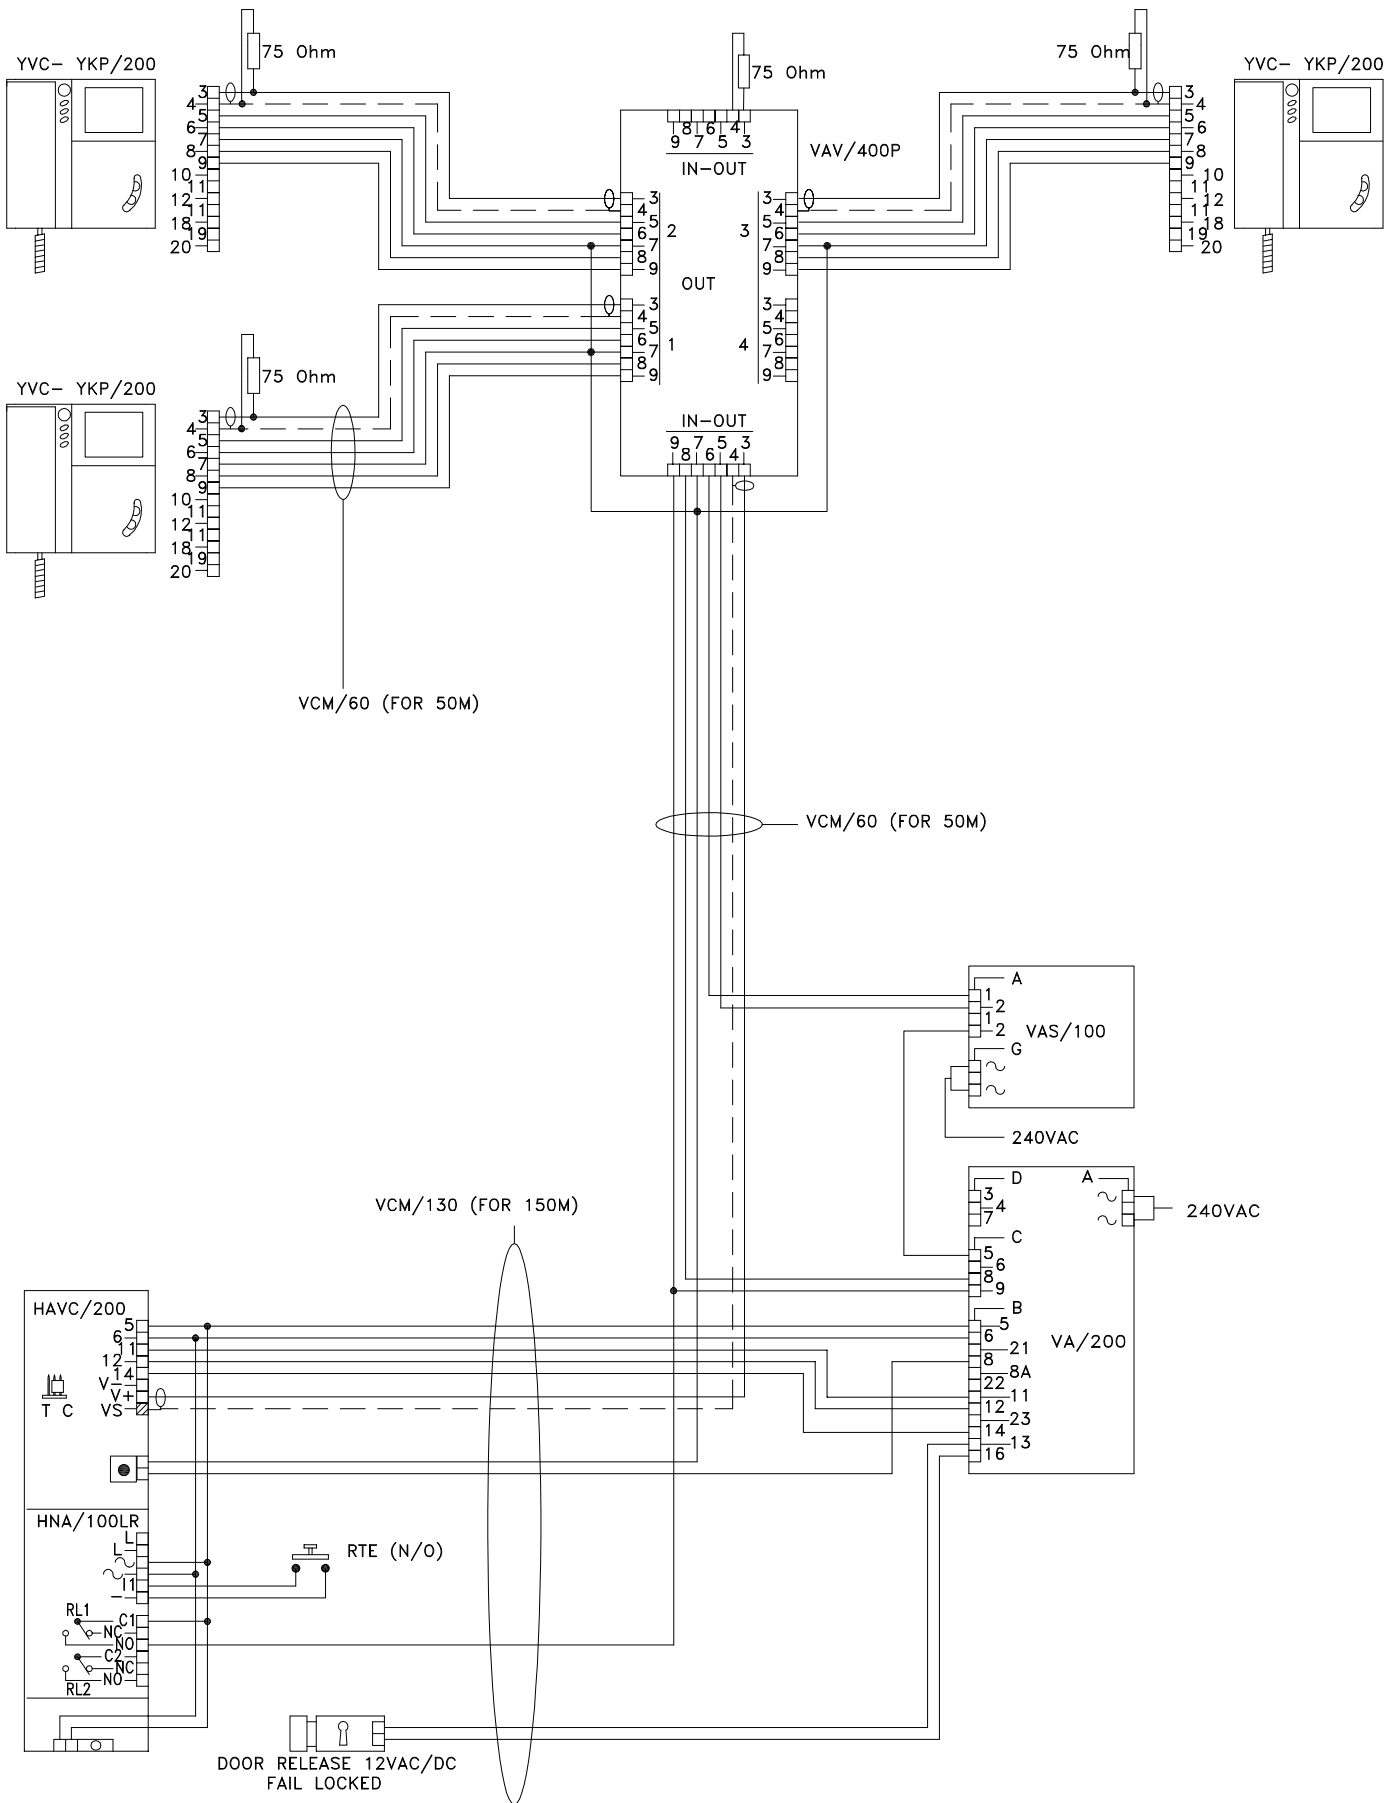

NOTE: CABLE EQUIVALENTS

VCM/130 = RG59 COAX + 4 CORES @ 1.0MMSQ + 8 CORES @ 0.5MMSQ

VCM/60 = RG59 COAX + 2 CORES @ 1.0MMSQ + 3 CORES @ 0.5MMSQ

BPT (UK) LTD.
HERTS. ENGLAND

PREPARED FOR
INSTALLER INFORMATION

DATE: 15/07/04

DRAWN: RC

REVISED:

DRAWING TITLE:

1 X 1 BUTTON TARGHA VIDEO ENTRY PANEL WITH
KEYPAD & 3 LYNEA MONITORS

DRAWING No: B-1T1Y3LK