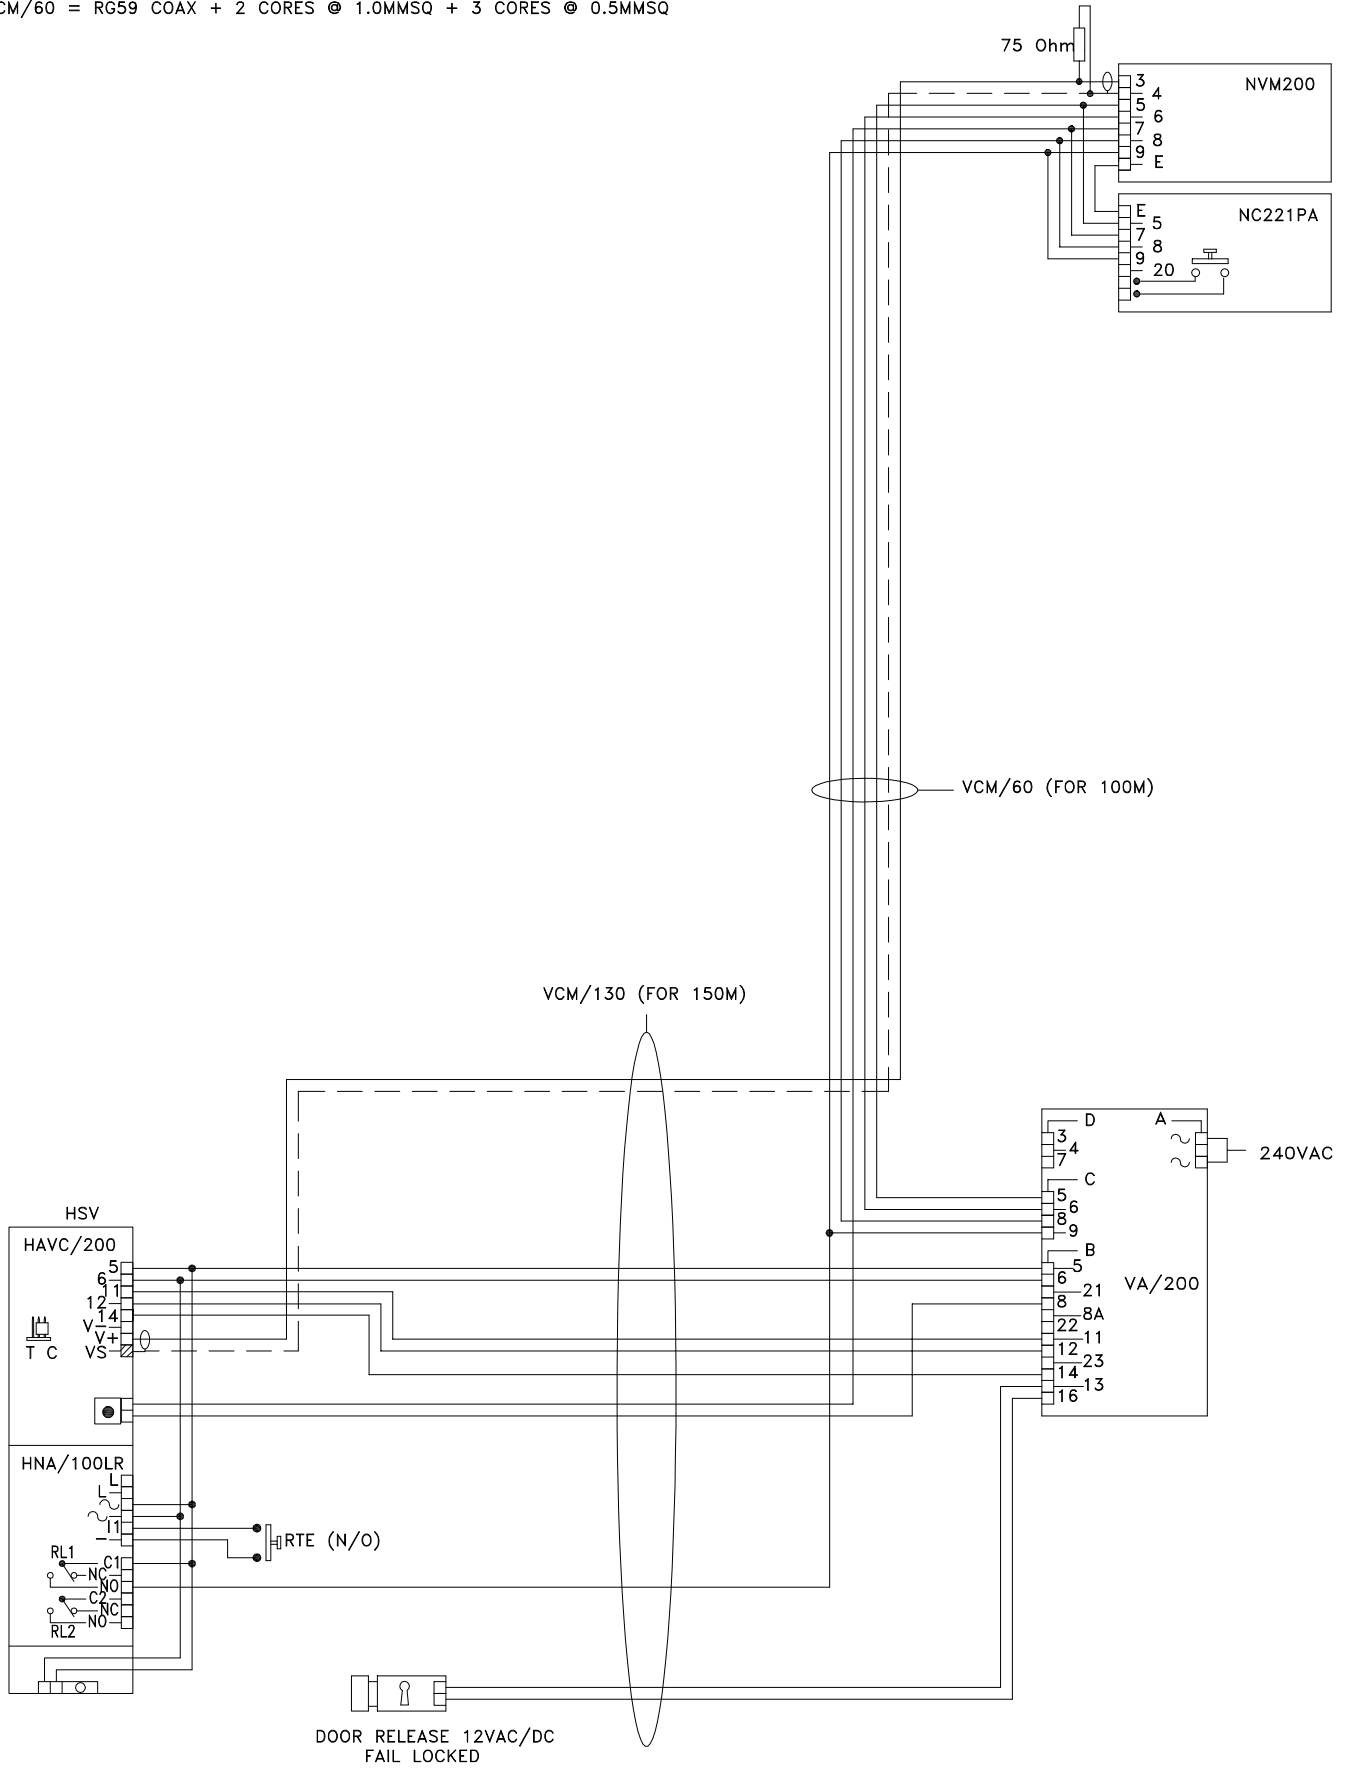

NOTE: CABLE EQUIVALENTS

VCM/130 = RG59 COAX + 4 CORES @ 1.0MMSQ + 8 CORES @ 0.5MMSQ

VCM/60 = RG59 COAX + 2 CORES @ 1.0MMSQ + 3 CORES @ 0.5MMSQ

BPT (UK) LTD. HERTS. ENGLAND	PREPARED FOR INSTALLER INFORMATION	DATE: 18/12/03	DRAWN: RC
		REVISED:	
DRAWING TITLE:	1 X 1 BUTTON TARGHA VIDEO ENTRY PANEL WITH HNA/102 KEYPAD & 1 NOVA MONITOR	DRAWING No: B-1T1N1LK	