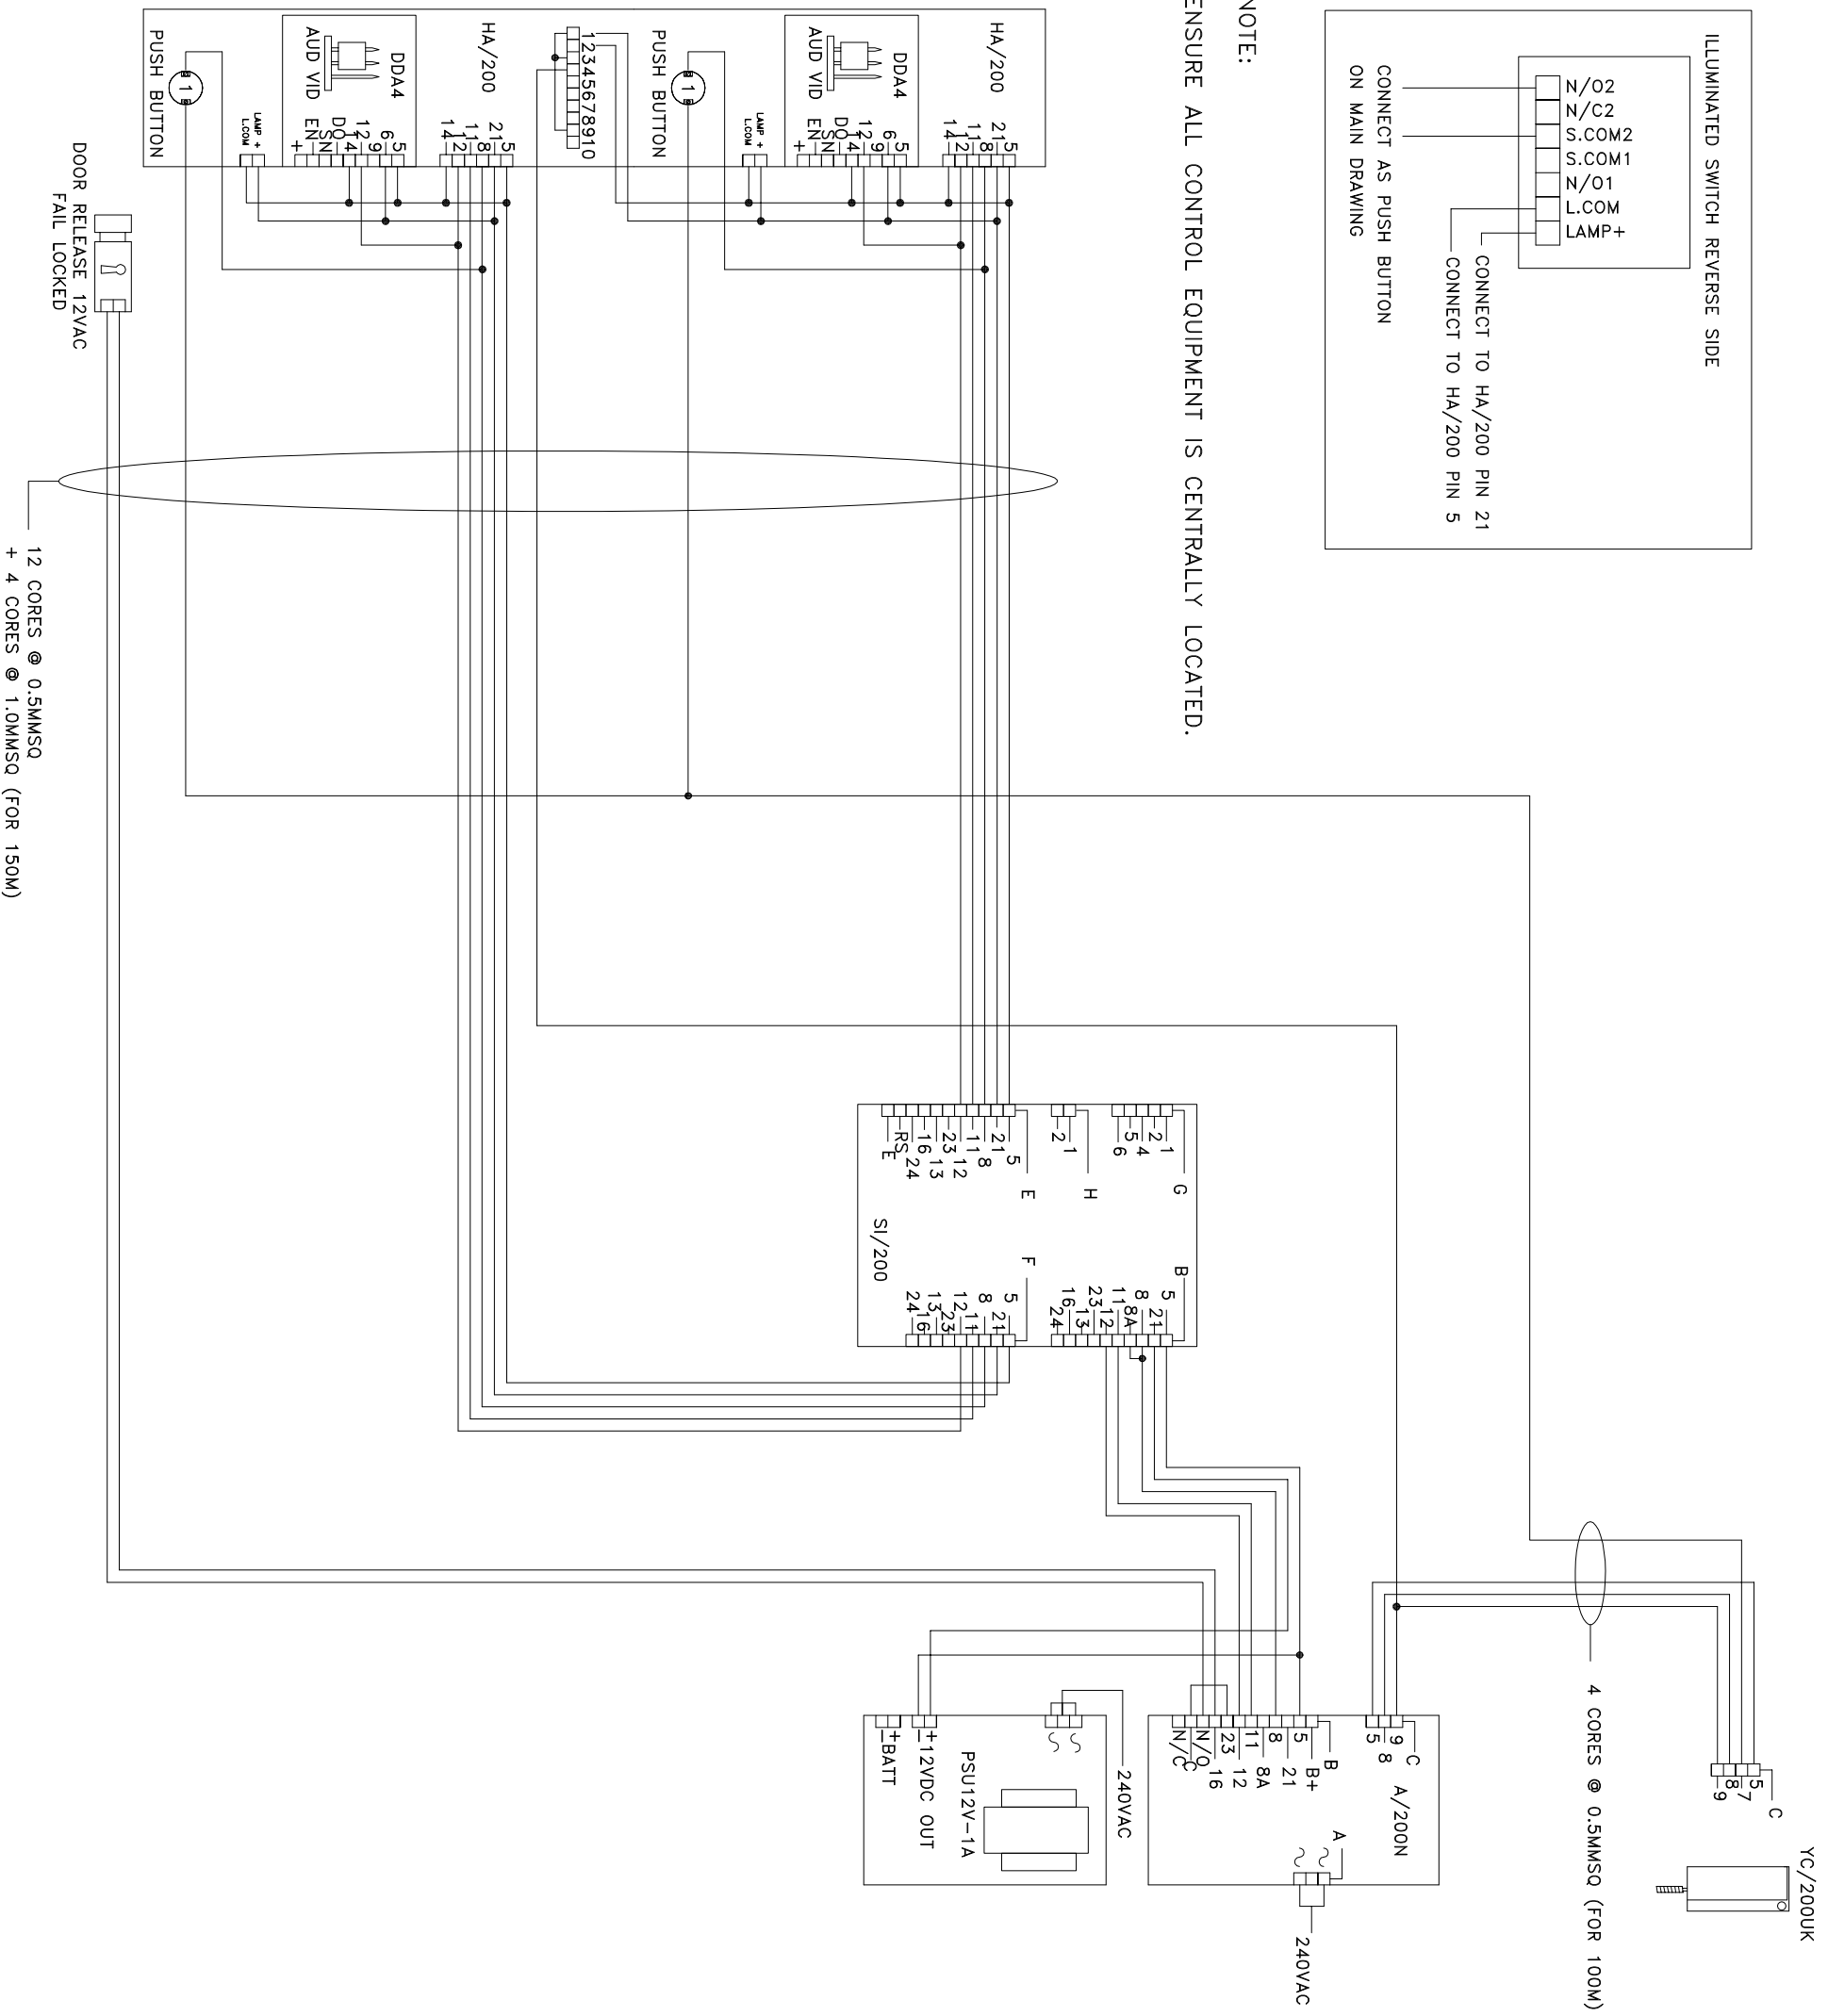

NOTE:
ENSURE ALL CONTROL EQUIPMENT IS CENTRALLY LOCATED.

BPT (UK) LTD. HERTS. ENGLAND	PREPARED FOR INSTALLER INFORMATION	DATE: 26/01/11	DRAWN: RC
DRAWING TITLE: SINGLE HOUSE INSTALLATION USING 1 DUAL HEIGHT DDA AUDIO ENTRY PANEL WITH KEYPAD		REVISED:	
		DRAWING No: E-1V2Y1LKDDA4	