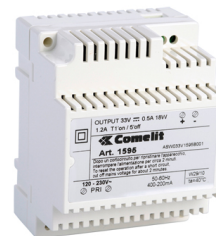

PSU FOR TOUCH DIGITAL PANEL 33VDC - 0.9A

Power supply for 316 Touch entrance panels. 33vDC 9A.

Compatibility

Vip system: Yes

Mounting/Installation

Wall-mounted: Yes

Surface-mounted: Yes

DIN rail mounted: Yes

DIN modules (no.): 4

Audio/video specifications

Audio/video system: Yes

Connectivity

Stabilised output: Yes

Parallelable power supply outputs: No

Technical properties

Temperature range (°C): 0 / 40° C

Electrical specifications

Switching power supply: Yes

Direct voltage output A (V): 33

Maximum current absorption (mA): 1,1A

Maximum power delivered: 30 W

General info

Intrastat code: 85176910

DATA SHEET