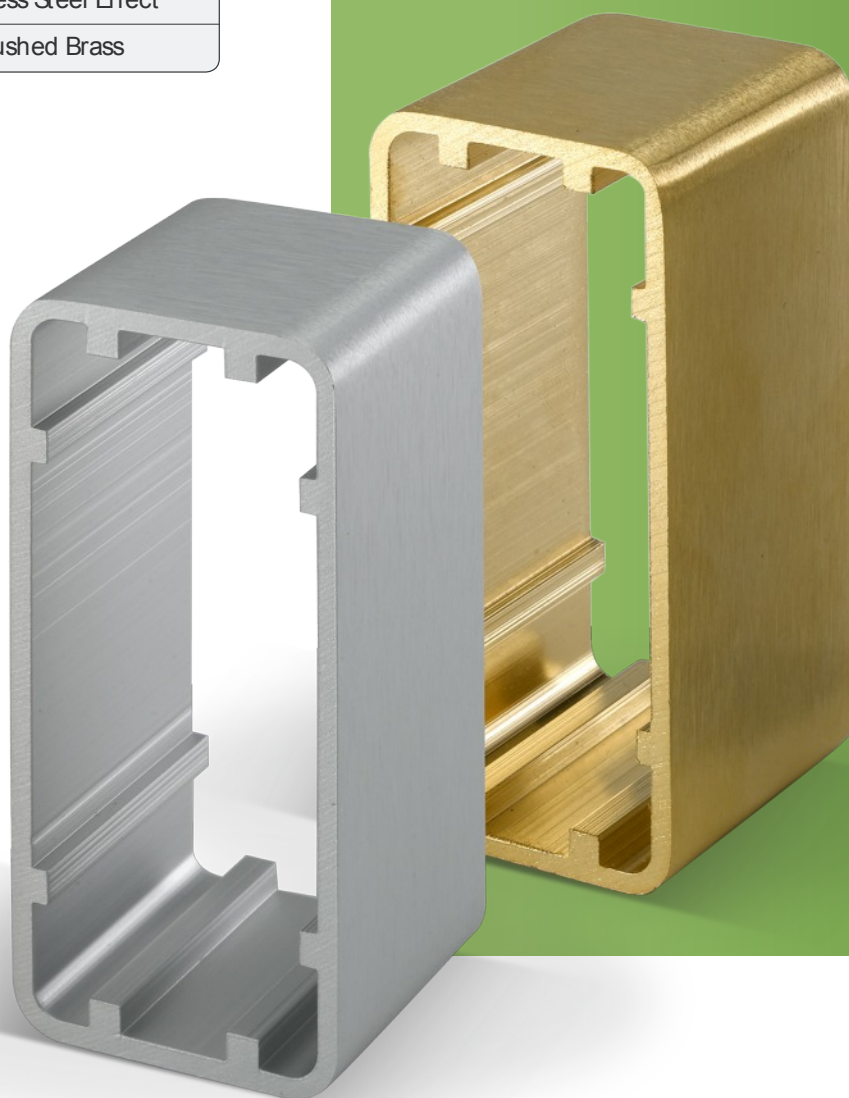

Surface Housings

DRB-SH-N

- Aluminium

DIMENSIONS	HEIGHT	WIDTH	DEPTH
	88	38	40

VARIATIONS	
DRB-SH-N	Stainless Steel Effect
DRB-SH-N-B	Brushed Brass

All dimensions in mm