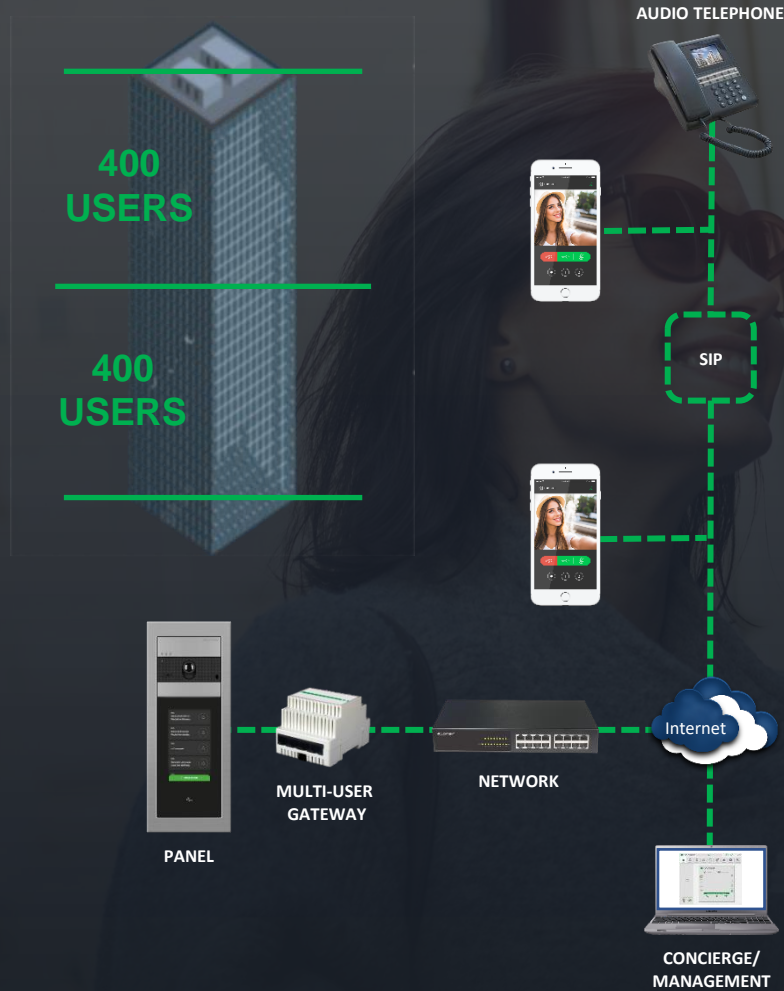

WITH
YOU
ALWAYS

Door Entry – VIP

Multi User Gateway – 1456B

- The Cloud platform allows you to manage buildings in an agile way, and the introduction of the interactive map allows you to identify them quickly
- You can manage your buildings both from the app and from the webpage, this allows you to work wherever you are.
- The via Cloud management allows the installer to share the configuration with the property manager in seconds, saving both a lot of time!
- Comelit offers 3 types of licenses and each license can be managed from up to 15 devices and it is possible to set different configurations for individual users or groups of users remotely
- 1x Multi User Gateway can serve up to 400 apartments, multiple gateways can be added to the system to allow for larger sites

1456B Gateway

Door Entry – VIP

Multi User Gateway – Master Licences

Characteristics, Features & Functions

- No need for physical ViP monitor
- Each apartment can utilise a mix of 15 further devices – Monitors, App's or landline.
- Requires connection to building internet connection
- Cloud SIP provided needed for calls to landlines/mobiles
- Ideal for Retrofit