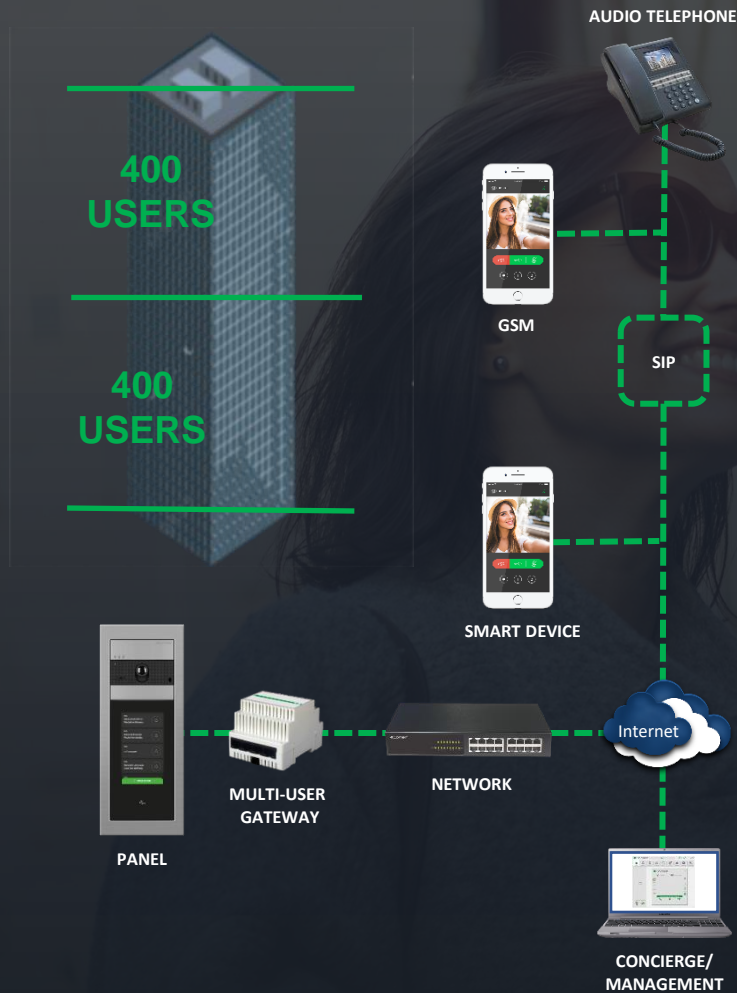

WITH
YOU
ALWAYS

Door Entry – VIP

Multi User Gateway – 1456B

- The Cloud platform allows you to manage buildings in an agile way, and the introduction of the interactive map allows you to identify them quickly
- You can manage your buildings both from the app and from the webpage, this allows you to work wherever you are.
- The via Cloud management allows the installer to share the configuration with the property manager in seconds, saving both a lot of time!
- Comelit offers 3 types of licenses and each license can be managed from up to 15 devices and it is possible to set different configurations for individual users or groups of users remotely
- 1x Multi User Gateway can serve up to 400 apartments, multiple gateways can be added to the system to allow for larger sites

Door Entry – VIP

Multi User Gateway – Slave Licences upto 200

Characteristics, Features & Functions

- Apartment needs physical ViP monitor
- Each apartment can utilise a mix of 15 further devices – Monitors, App's or landline.
- Requires connection to building internet connection
- Cloud SIP provided needed for calls to landlines/mobiles

Door Entry – VIP

Multi User Gateway – Telephone Licences

Characteristics, Features & Functions

- No need for physical ViP monitor
- Calls are made to apartment landline or mobile telephone
- Requires connection to building internet connection
- Cloud SIP provided needed for calls to landlines/mobiles

Door Entry – VIP

Mini Handsfree Wifi Monitor

Characteristics:

- 4.3" 16:9 colour LCD screen
- 480x 272 Resolution
- H264 Video Format
- 8 Soft keys with LED indication
- VIP Ethernet – POE and Comelit POE
- Wi-Fi included
- Gateway included for Cloud App Control
- Up to 15 x additional devices may be registered
- Surface/desk mount options