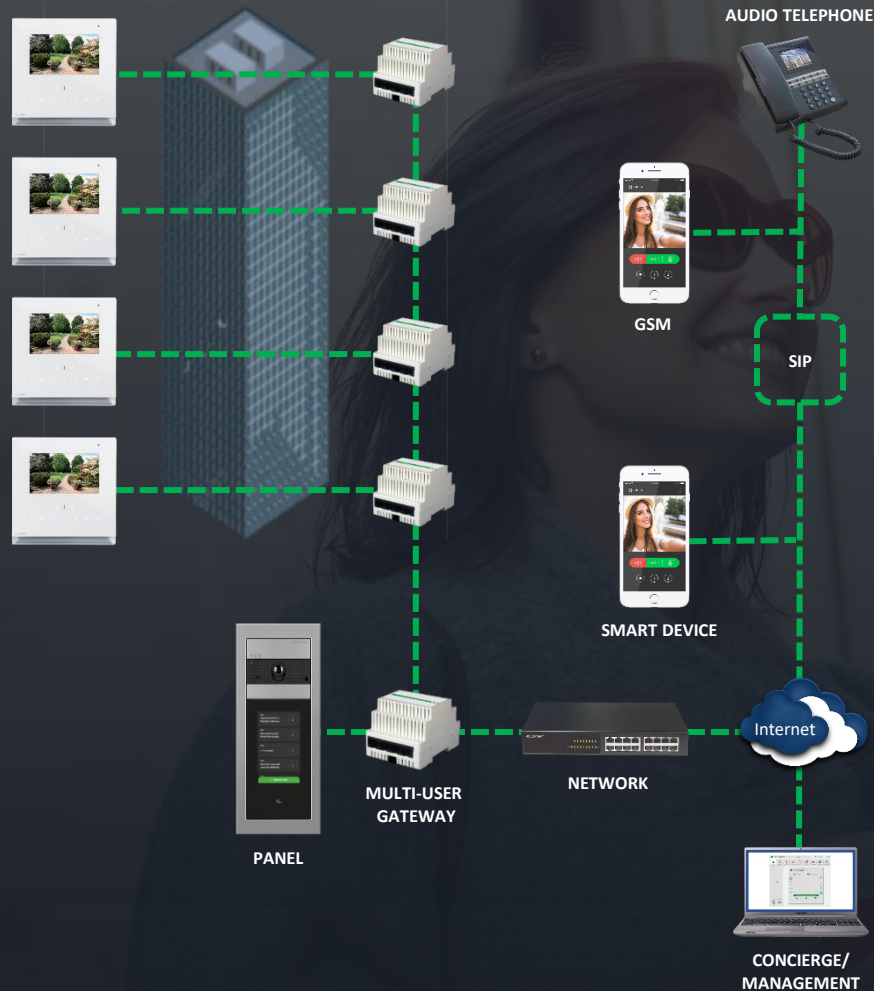

WITH
YOU
ALWAYS

Door Entry – VIP

Multi User Gateway – 1456B

- The Cloud platform allows you to manage buildings in an agile way, and the introduction of the interactive map allows you to identify them quickly
- You can manage your buildings both from the app and from the webpage, this allows you to work wherever you are.
- The via Cloud management allows the installer to share the configuration with the property manager in seconds, saving both a lot of time!
- Comelit offers 3 types of licenses and each license can be managed from up to 15 devices and it is possible to set different configurations for individual users or groups of users remotely
- 1x Multi User Gateway can serve up to 400 apartments, multiple gateways can be added to the system to allow for larger sites

1456B Gateway

Door Entry – VIP

Multi User Gateway – Master Licences

Characteristics, Features & Functions

- No need for physical ViP monitor
- Each apartment can utilise a mix of 15 further devices – Monitors, App's or landline.
- Requires connection to building internet connection
- Cloud SIP provided needed for calls to landlines/mobiles
- Ideal for Retrofit

Door Entry – VIP

Multi User Gateway – Slave Licences upto 200

Characteristics, Features & Functions

- Apartment needs physical ViP monitor
- Each apartment can utilise a mix of 15 further devices – Monitors, App's or landline.
- Requires connection to building internet connection
- Cloud SIP provided needed for calls to landlines/mobiles

Door Entry – VIP

Multi User Gateway – Telephone Licences

Characteristics, Features & Functions

- No need for physical ViP monitor
- Calls are made to apartment landline or mobile telephone
- Requires connection to building internet connection
- Cloud SIP provided needed for calls to landlines/mobiles