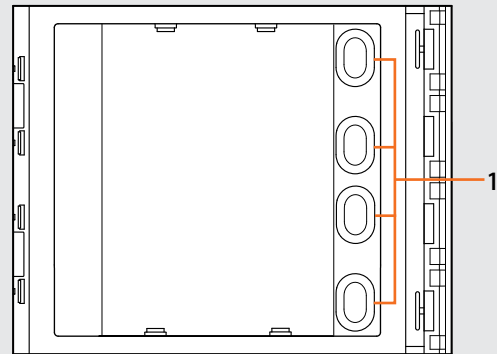

SFERA NEW - SFERA ROBUR

4-pushbutton module on single column

352000

Description

Additional 4-pushbutton modules arranged on single column. To be used with speaker modules 351000 – 351100 and audio/video modules 351200 - 351300. Connection using the appropriate multicable supplied. Backlighting of nameplates controlled by the speaker module or the audio/video module connected. To be completed with surround plate.

The device must not be configured.

Related items

- 352031 Sfera New cover plate for 3 pushbuttons on single column - Allmetal (IK 08)
- 352032 Sfera New cover plate for 3 pushbuttons on single column - Allwhite (IK 08)
- 352033 Sfera New cover plate for 3 pushbuttons on single column - Allstreet (IK 08)
- 352041 Sfera New cover plate for 4 pushbuttons on single column - Allmetal (IK 08)
- 352042 Sfera New cover plate for 4 pushbuttons on single column - Allwhite (IK 08)
- 352043 Sfera New cover plate for 4 pushbuttons on single column - Allstreet (IK 08)
- 352035 Sfera Robur cover plate for 3 pushbuttons on single column (IK 10)
- 352045 Sfera Robur cover plate for 4 pushbuttons on single column (IK 10)

Technical data

Power supply from SCS BUS:	18 - 27 Vdc
Stand by absorption with backlighting LEDs off:	1 mA
Stand by absorption with backlighting LEDs on:	7 mA
Max. operating absorption:	7 mA
Operating temperature:	(-25) – (+70)°C
Protection index (pushbutton panel assembled):	IP 54

Front view

Dimensional data

Legend

1. Call pushbuttons
2. Connector for the connection to subsequent pushbutton modules
3. Connector for the connection to previous modules

BT00599-a-EN