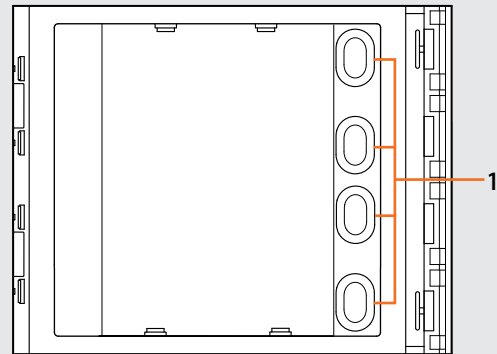

SFERA NEW - SFERA ROBUR

4-pushbutton module on single column

352000

Description

Additional 4-pushbutton modules arranged on single column. To be used with speaker modules 351000 – 351100 and audio/video modules 351200 - 351300. Connection using the appropriate multicable supplied. Backlighting of nameplates controlled by the speaker module or the audio/video module connected. To be completed with surround plate.

The device must not be configured.

Related items

- 352031 Sfera New cover plate for 3 pushbuttons on single column - Allmetal (IK 08)
- 352032 Sfera New cover plate for 3 pushbuttons on single column - Allwhite (IK 08)
- 352033 Sfera New cover plate for 3 pushbuttons on single column - Allstreet (IK 08)
- 352041 Sfera New cover plate for 4 pushbuttons on single column - Allmetal (IK 08)
- 352042 Sfera New cover plate for 4 pushbuttons on single column - Allwhite (IK 08)
- 352043 Sfera New cover plate for 4 pushbuttons on single column - Allstreet (IK 08)
- 352035 Sfera Robur cover plate for 3 pushbuttons on single column (IK 10)
- 352045 Sfera Robur cover plate for 4 pushbuttons on single column (IK 10)

Technical data

Power supply from SCS BUS:	18 - 27 Vdc
Stand by absorption with backlighting LEDs off:	1 mA
Stand by absorption with backlighting LEDs on:	7 mA
Max. operating absorption:	7 mA
Operating temperature:	(-25) – (+70)°C
Protection index (pushbutton panel assembled):	IP 54

Front view

Rear view

Dimensional data

Legend

1. Call pushbuttons
2. Connector for the connection to subsequent pushbutton modules
3. Connector for the connection to previous modules

BT00599-a-EN