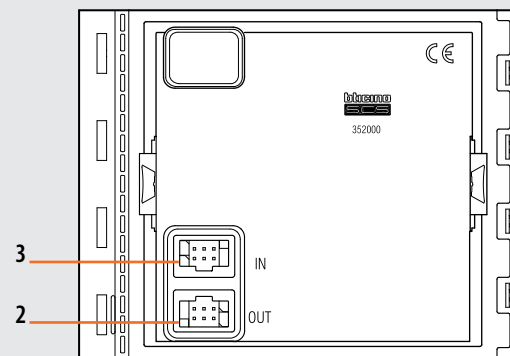

SFERA NEW - SFERA ROBUR

4-pushbutton module on single column

352000

Description

Additional 4-pushbutton modules arranged on single column. To be used with speaker modules 351000 – 351100 and audio/video modules 351200 - 351300. Connection using the appropriate multicable supplied. Backlighting of nameplates controlled by the speaker module or the audio/video module connected. To be completed with surround plate.

The device must not be configured.

Related items

- 352031 Sfera New cover plate for 3 pushbuttons on single column - Allmetal (IK 08)
- 352032 Sfera New cover plate for 3 pushbuttons on single column - Allwhite (IK 08)
- 352033 Sfera New cover plate for 3 pushbuttons on single column - Allstreet (IK 08)
- 352041 Sfera New cover plate for 4 pushbuttons on single column - Allmetal (IK 08)
- 352042 Sfera New cover plate for 4 pushbuttons on single column - Allwhite (IK 08)
- 352043 Sfera New cover plate for 4 pushbuttons on single column - Allstreet (IK 08)
- 352035 Sfera Robur cover plate for 3 pushbuttons on single column (IK 10)
- 352045 Sfera Robur cover plate for 4 pushbuttons on single column (IK 10)

Technical data

Power supply from SCS BUS:	18 - 27 Vdc
Stand by absorption with backlighting LEDs off:	1 mA
Stand by absorption with backlighting LEDs on:	7 mA
Max. operating absorption:	7 mA
Operating temperature:	(-25) – (+70)°C
Protection index (pushbutton panel assembled):	IP 54

Front view

Rear view

Dimensional data

Legend

1. Call pushbuttons
2. Connector for the connection to subsequent pushbutton modules
3. Connector for the connection to previous modules

BT00599-a-EN