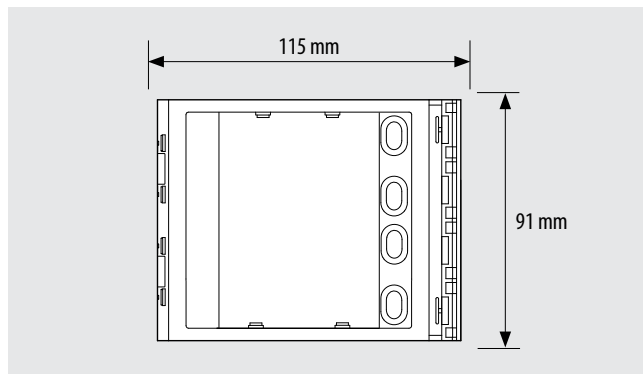

### Technical data

Power supply from SCS BUS:	18 - 27 Vdc
Stand by absorption with backlighting LEDs off:	1 mA
Stand by absorption with backlighting LEDs on:	7 mA
Max. operating absorption:	7 mA
Operating temperature:	(-25) – (+70)°C
Protection index (pushbutton panel assembled):	IP 54

Front view

Rear view

### Dimensional data