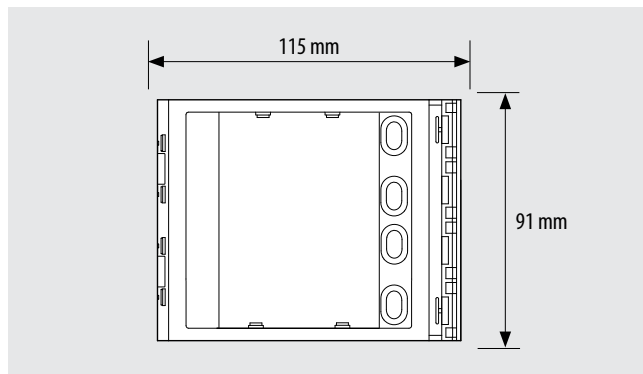

Technical data

Power supply from SCS BUS:	18 - 27 Vdc
Stand by absorption with backlighting LEDs off:	1 mA
Stand by absorption with backlighting LEDs on:	7 mA
Max. operating absorption:	7 mA
Operating temperature:	(-25) – (+70)°C
Protection index (pushbutton panel assembled):	IP 54

Front view

Rear view

Dimensional data

Legend

1. Call pushbuttons
2. Connector for the connection to subsequent pushbutton modules
3. Connector for the connection to previous modules

BT00599-a-EN