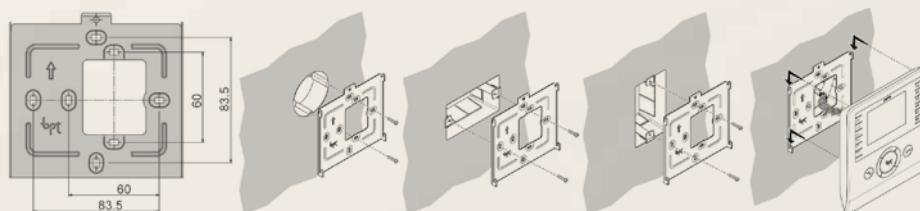

## FUNCTIONS AND DIMENSIONS

- 3.5" LCD colour display
- Hands-free audio
- Door release
- Muting/reactivation of audio during conversation
- Self-connection of video from entry panels, with cyclic selection
- Controls for activating auxiliary functions
- Ring tone disabling, with indicator light
- Eight different lines for intercom facilities
- "Panic" button to call the Porter for assistance
- Ring tone volume adjusts over three levels (low, medium, high)
- Brightness adjustment
- Colour saturation adjustment
- Programmable melodies for calls from entry panel and stair landing
- Different melodies for calls from intercom and Porter
- Programmable number of rings for calls from entry panel
- Powersave video switching function switches between receivers connected simultaneously

## DIMENSIONS

(LxHxD) 145x170x30.9 mm

## INSTALLATION

The Perla video entry panel installs easily and quickly, thanks to its compact size and adjustable mounting bracket included in the package, which can adapt to most common embedding boxes (whether round or with three horizontal or vertical modules).